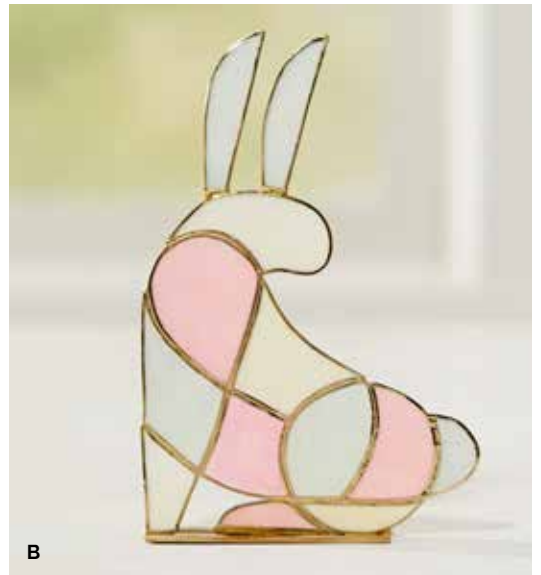

L

J

N

O

M

Q

BLOSSOM EASTER DÉCOR NEW Crepe paper with wood base and adjustable metal form. Vietnam & Philippines **Tree** 28½”h x 3½” dia at base 93060 **\$16** | **A. Tree & Capiz Ornament Set** Includes Tree and 6 Ombre Egg Ornaments. Tree: 28½”h x 3½” dia at base; Ornaments: 1½”h 96156 **\$32**

CAPIZ EASTER DÉCOR NEW Hand-dyed capiz, includes brass if shown. Ornaments have attached hanging loops. Philippines **B. Mosaic Bunny** 7”h x 4½”w 74558 **\$14** | **C. Candy-Colored Egg Ornaments, Set of 6** 2”h 74560 **\$12** | **D. Ombre Egg Ornaments, Set of 3** 1½”h 74564 **\$9** | **E. Ombre Eggs, Set of 3** 3”h x 2” dia 74561 **\$12**