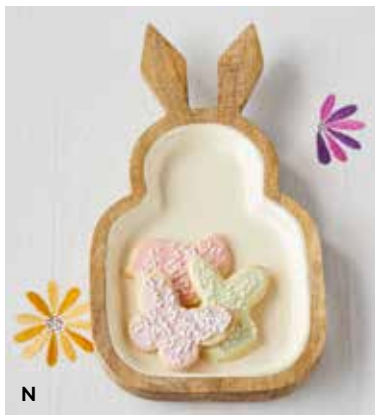

G. TERRACOTTA EGG LANTERN Natural terracotta. Use with LED votive or tea light (not included). 5½”h x 3½”w Bangladesh 46280 **\$12**

Artisans in India: Partners since 1980

Artisan women of many faiths have earned vital income through our 44-year partnership with St. Mary's. We've also worked with them to provide financial support for health camps, education for children, and skills trainings for women and girls.

K

L

I

N

J

O

SHALIMAR MEADOW TABLE LINENS Hand-embroidered cotton. *India* **H. Standard Tablecloth** 90"l x 60"w 32989 **\$74** | **I. Napkins, Set of 2** 20"sq 32990 **\$14** | **J. Table Runner** 73"l x 14"w 33490 **\$34**