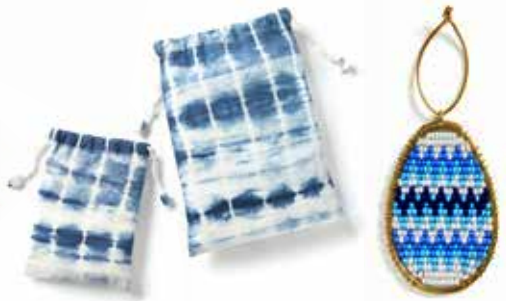

SEED BEAD EGG ORNAMENT NEW

Brass wire and hand-strung beads. 3"h *Kenya* 45999 $16